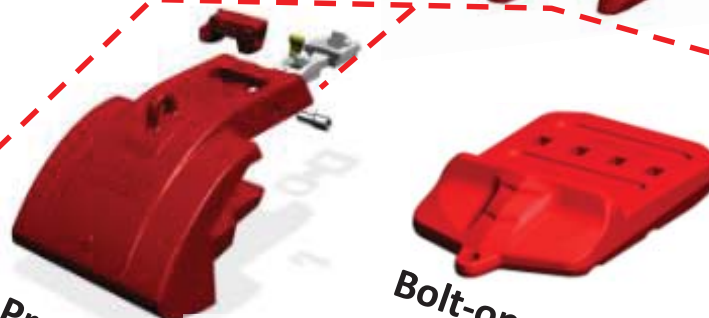

CAT992K

Heel shrouds
4MB300ULH

StarMet
1MA120WC80/M
MA120A

ProMets

Bolt-on

Lip shrouds
4MXL75C425-A
4MXL75L455-15A
4MXL75R455-15A

Construction Wing shrouds
4MY60U1000