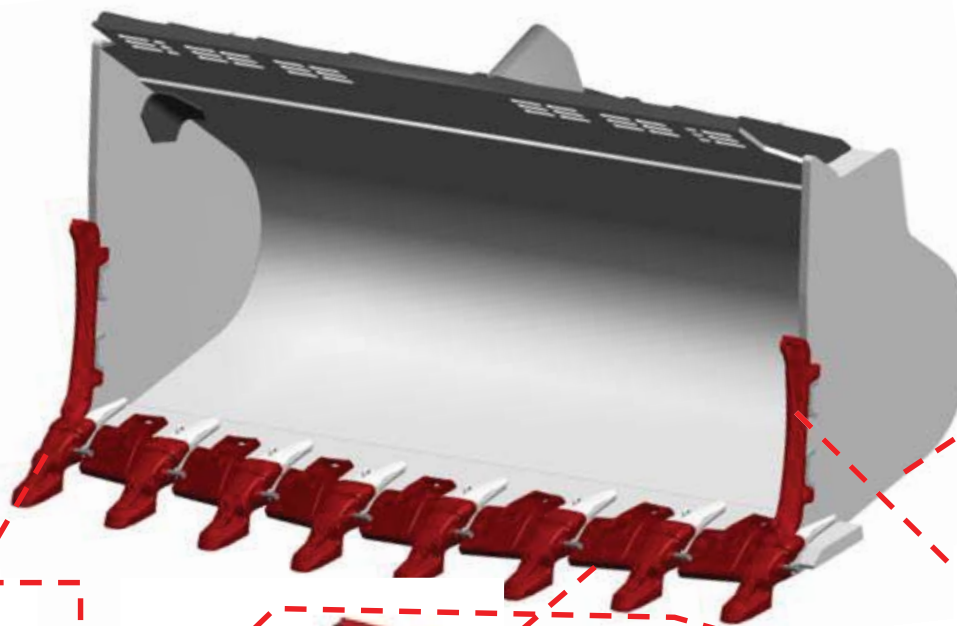

CAT992K

Heel shrouds
4MB300ULH

StarMet
1MA120WC80/M
MA120A

ProMets

Bolt-on

Lip shrouds
4MXL75C425-A
4MXL75L455-15A
4MXL75R455-15A

Construction Wing shrouds
4MY60U1000